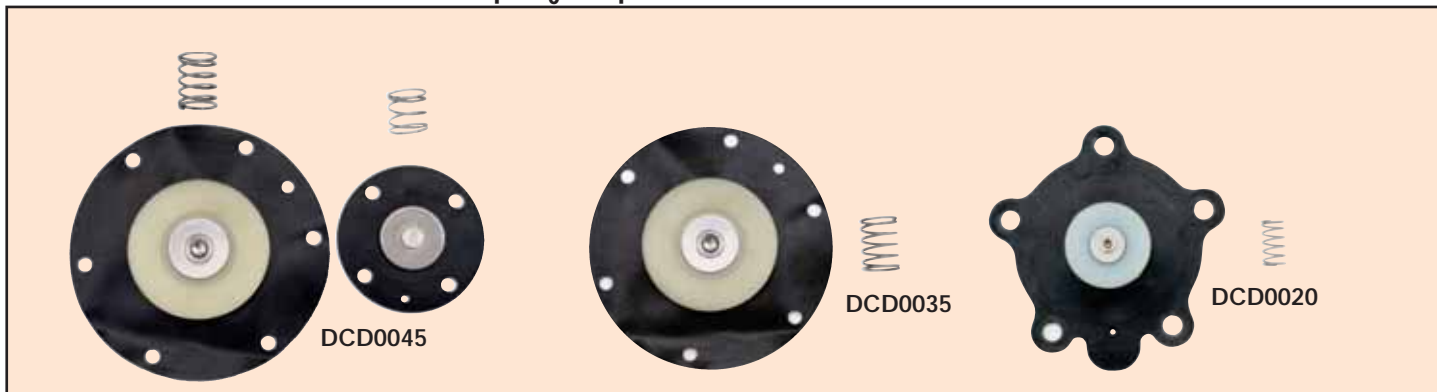

Series
DCD

Repair Kit

Diaphragm Replacements for Series DCV/RDCV

Series DCD are replacement diaphragm kits for the Series DCV/RDCV valves. This kit includes the standard wearing parts of the valve for field replacement.

SPECIFICATIONS

Materials: Diaphragm: NBR; Disc: polyamide; Spring: 304 SS.

Model Number	Diaphragm Valve Size	Model Number	Diaphragm Valve Size
DCD0020	3/4"	DCD0050	2"
DCD0025	1"	DCD0062	2-1/2"
DCD0035	1-1/2"	DCD0076	3"
DCD0045	1-1/2" (Dual)		

Note: All model numbers include the necessary quantity of replacement diaphragms along with the spring.